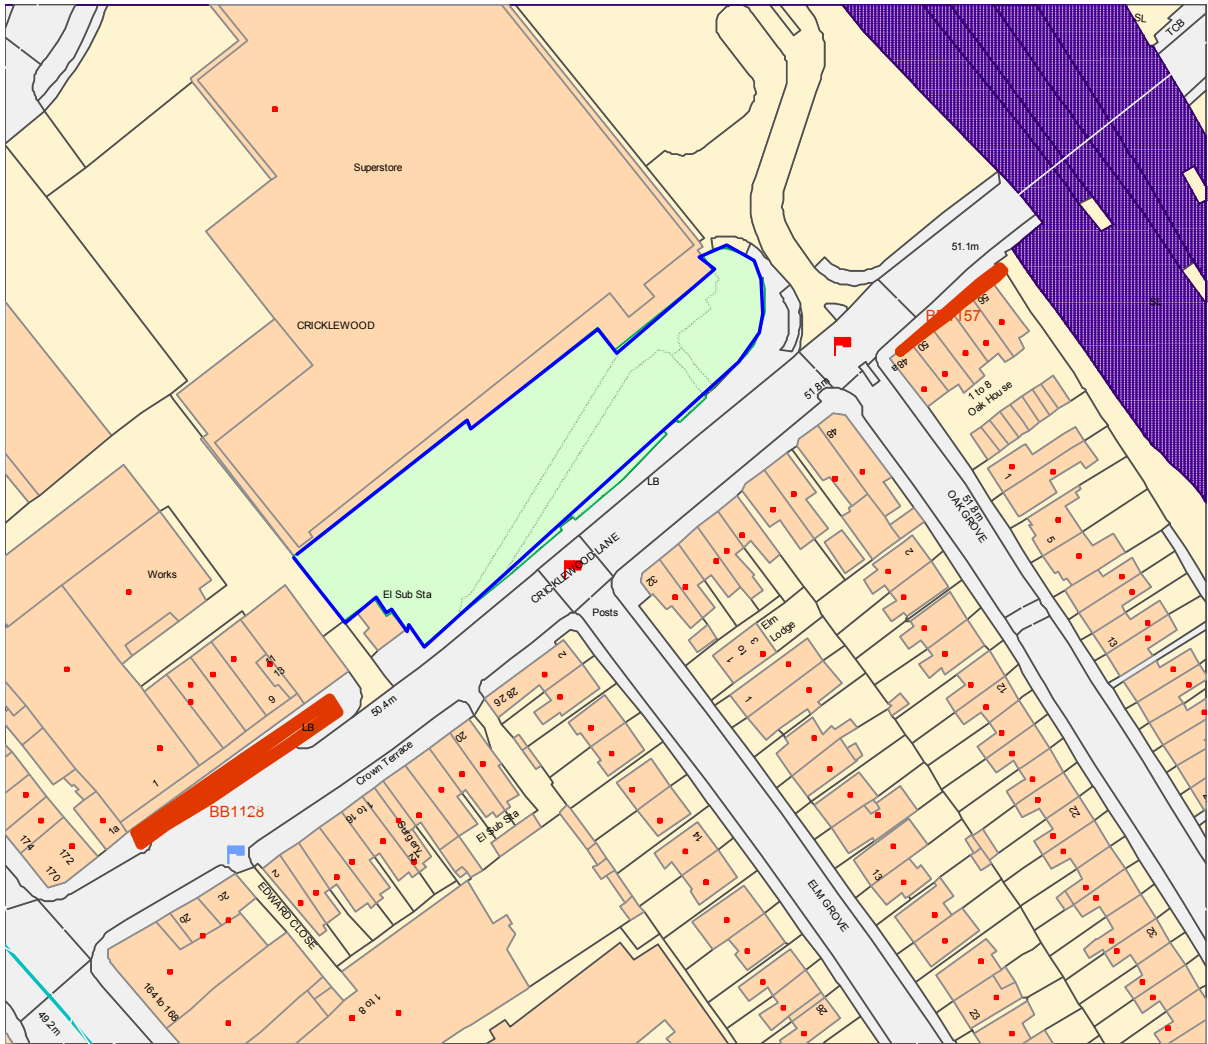

Land north-west of Cricklewood Lane NW2 1HD
Outlined within blue lines

Plot size: 0.45 acres
Interest: Freehold in Council ownership